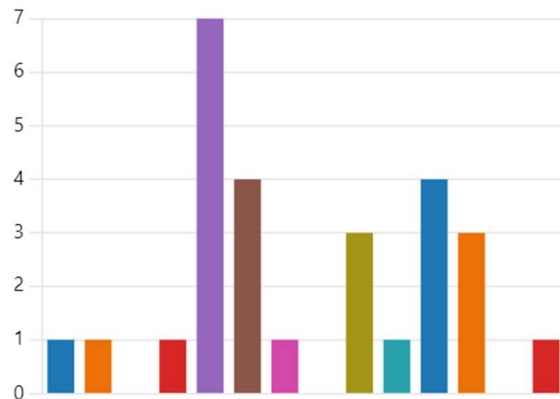

6. We are always looking at new ways to make play spaces unique and engaging for our neighbourhoods. Theming spaces can be a great way to do this. Below is a list of some potential playground themes. What themes capture your interest?

[More Details](#)

	Fantasy story	1
	Books	1
	Songs	0
	Art work	1
	Nature - zoo, countries, jungle, f...	7
	Transportation - trains, space, b...	4
	Science	1
	Tropical	0
	Underwater	3
	Musical	1
	Adventure	4
	Equipment themed, e.g. lots of s...	3
	Stage for performances or role ...	0
	Other	1